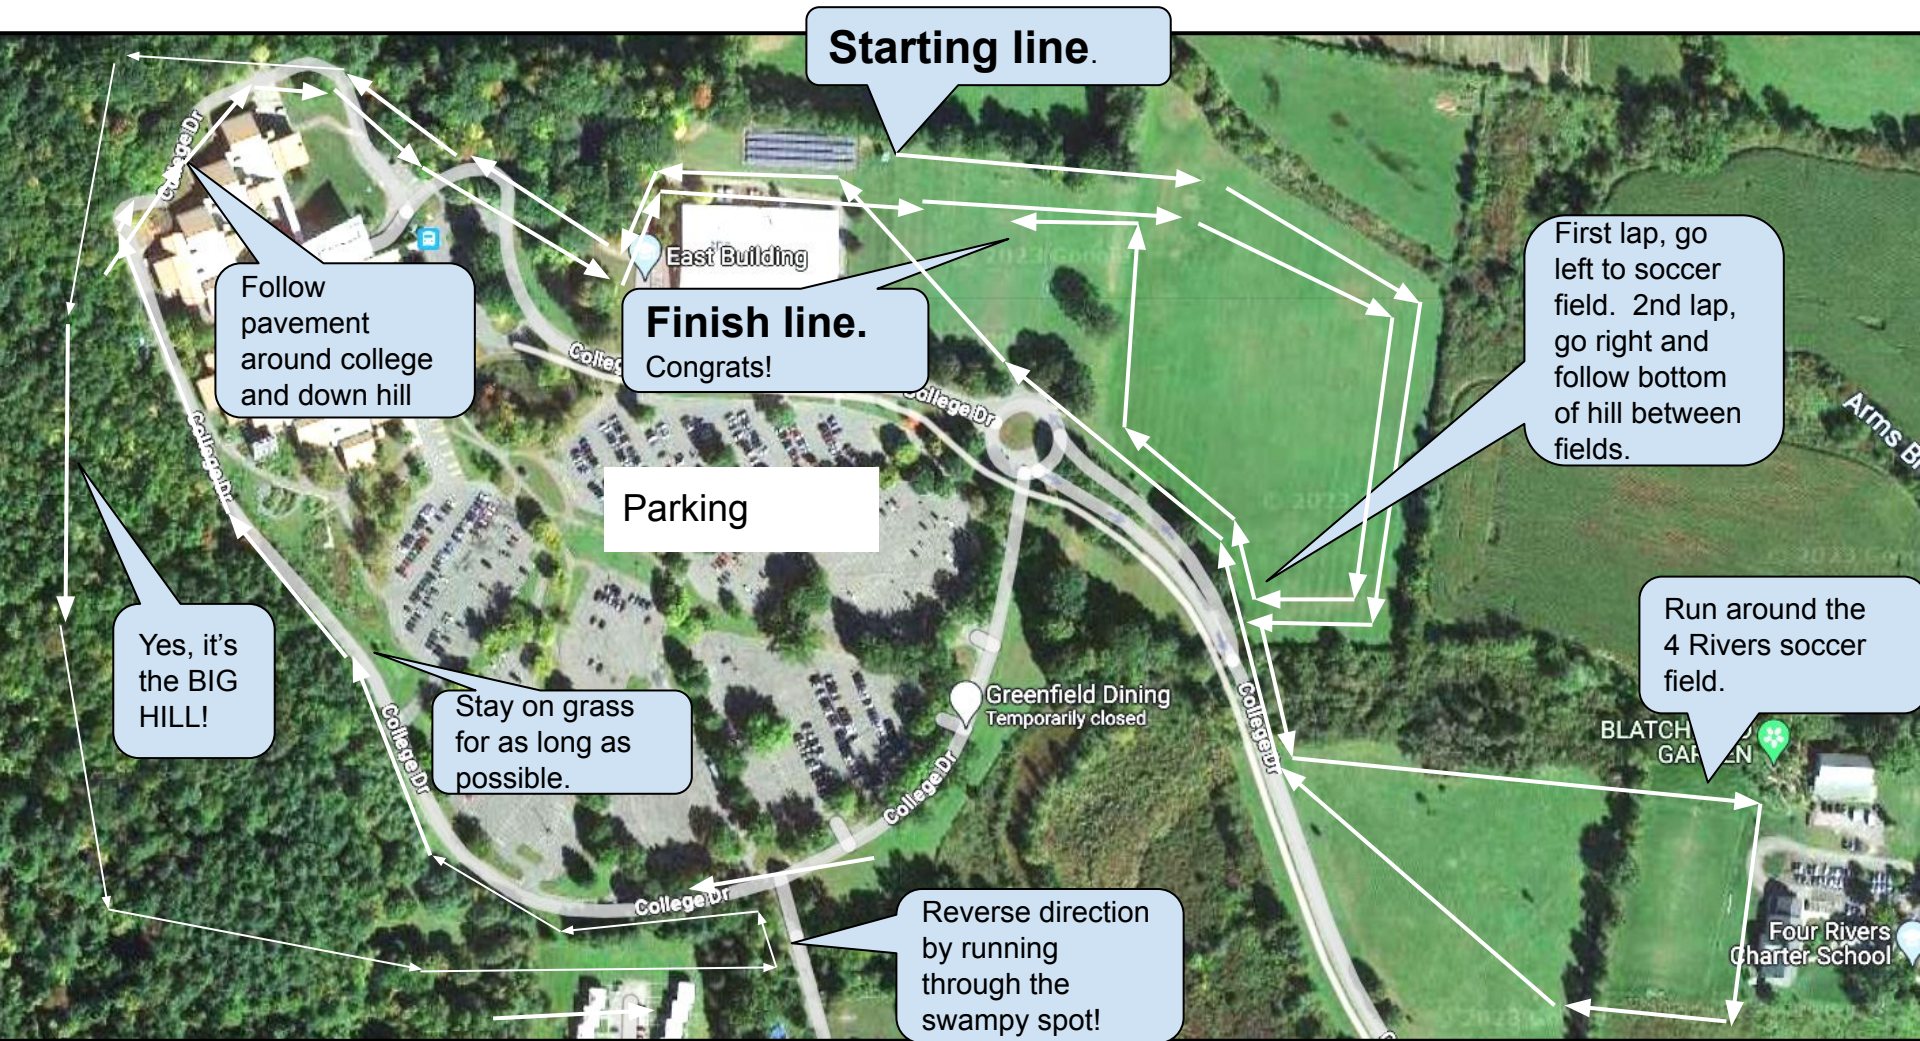

4 Rivers 5k course map. Parking at the GCC campus in Greenfield.

Starting line.

Finish line.

Congrats!

Parking

Follow pavement around college and down hill

Yes, it's the BIG HILL!

Stay on grass for as long as possible.

Reverse direction by running through the swampy spot!

First lap, go left to soccer field. 2nd lap, go right and follow bottom of hill between fields.

Run around the 4 Rivers soccer field.

College Dr

College Dr

College Dr

BLATCH GARDEN

Four Rivers Charter School

East Building

Greenfield Dining Temporarily closed

Arms Br