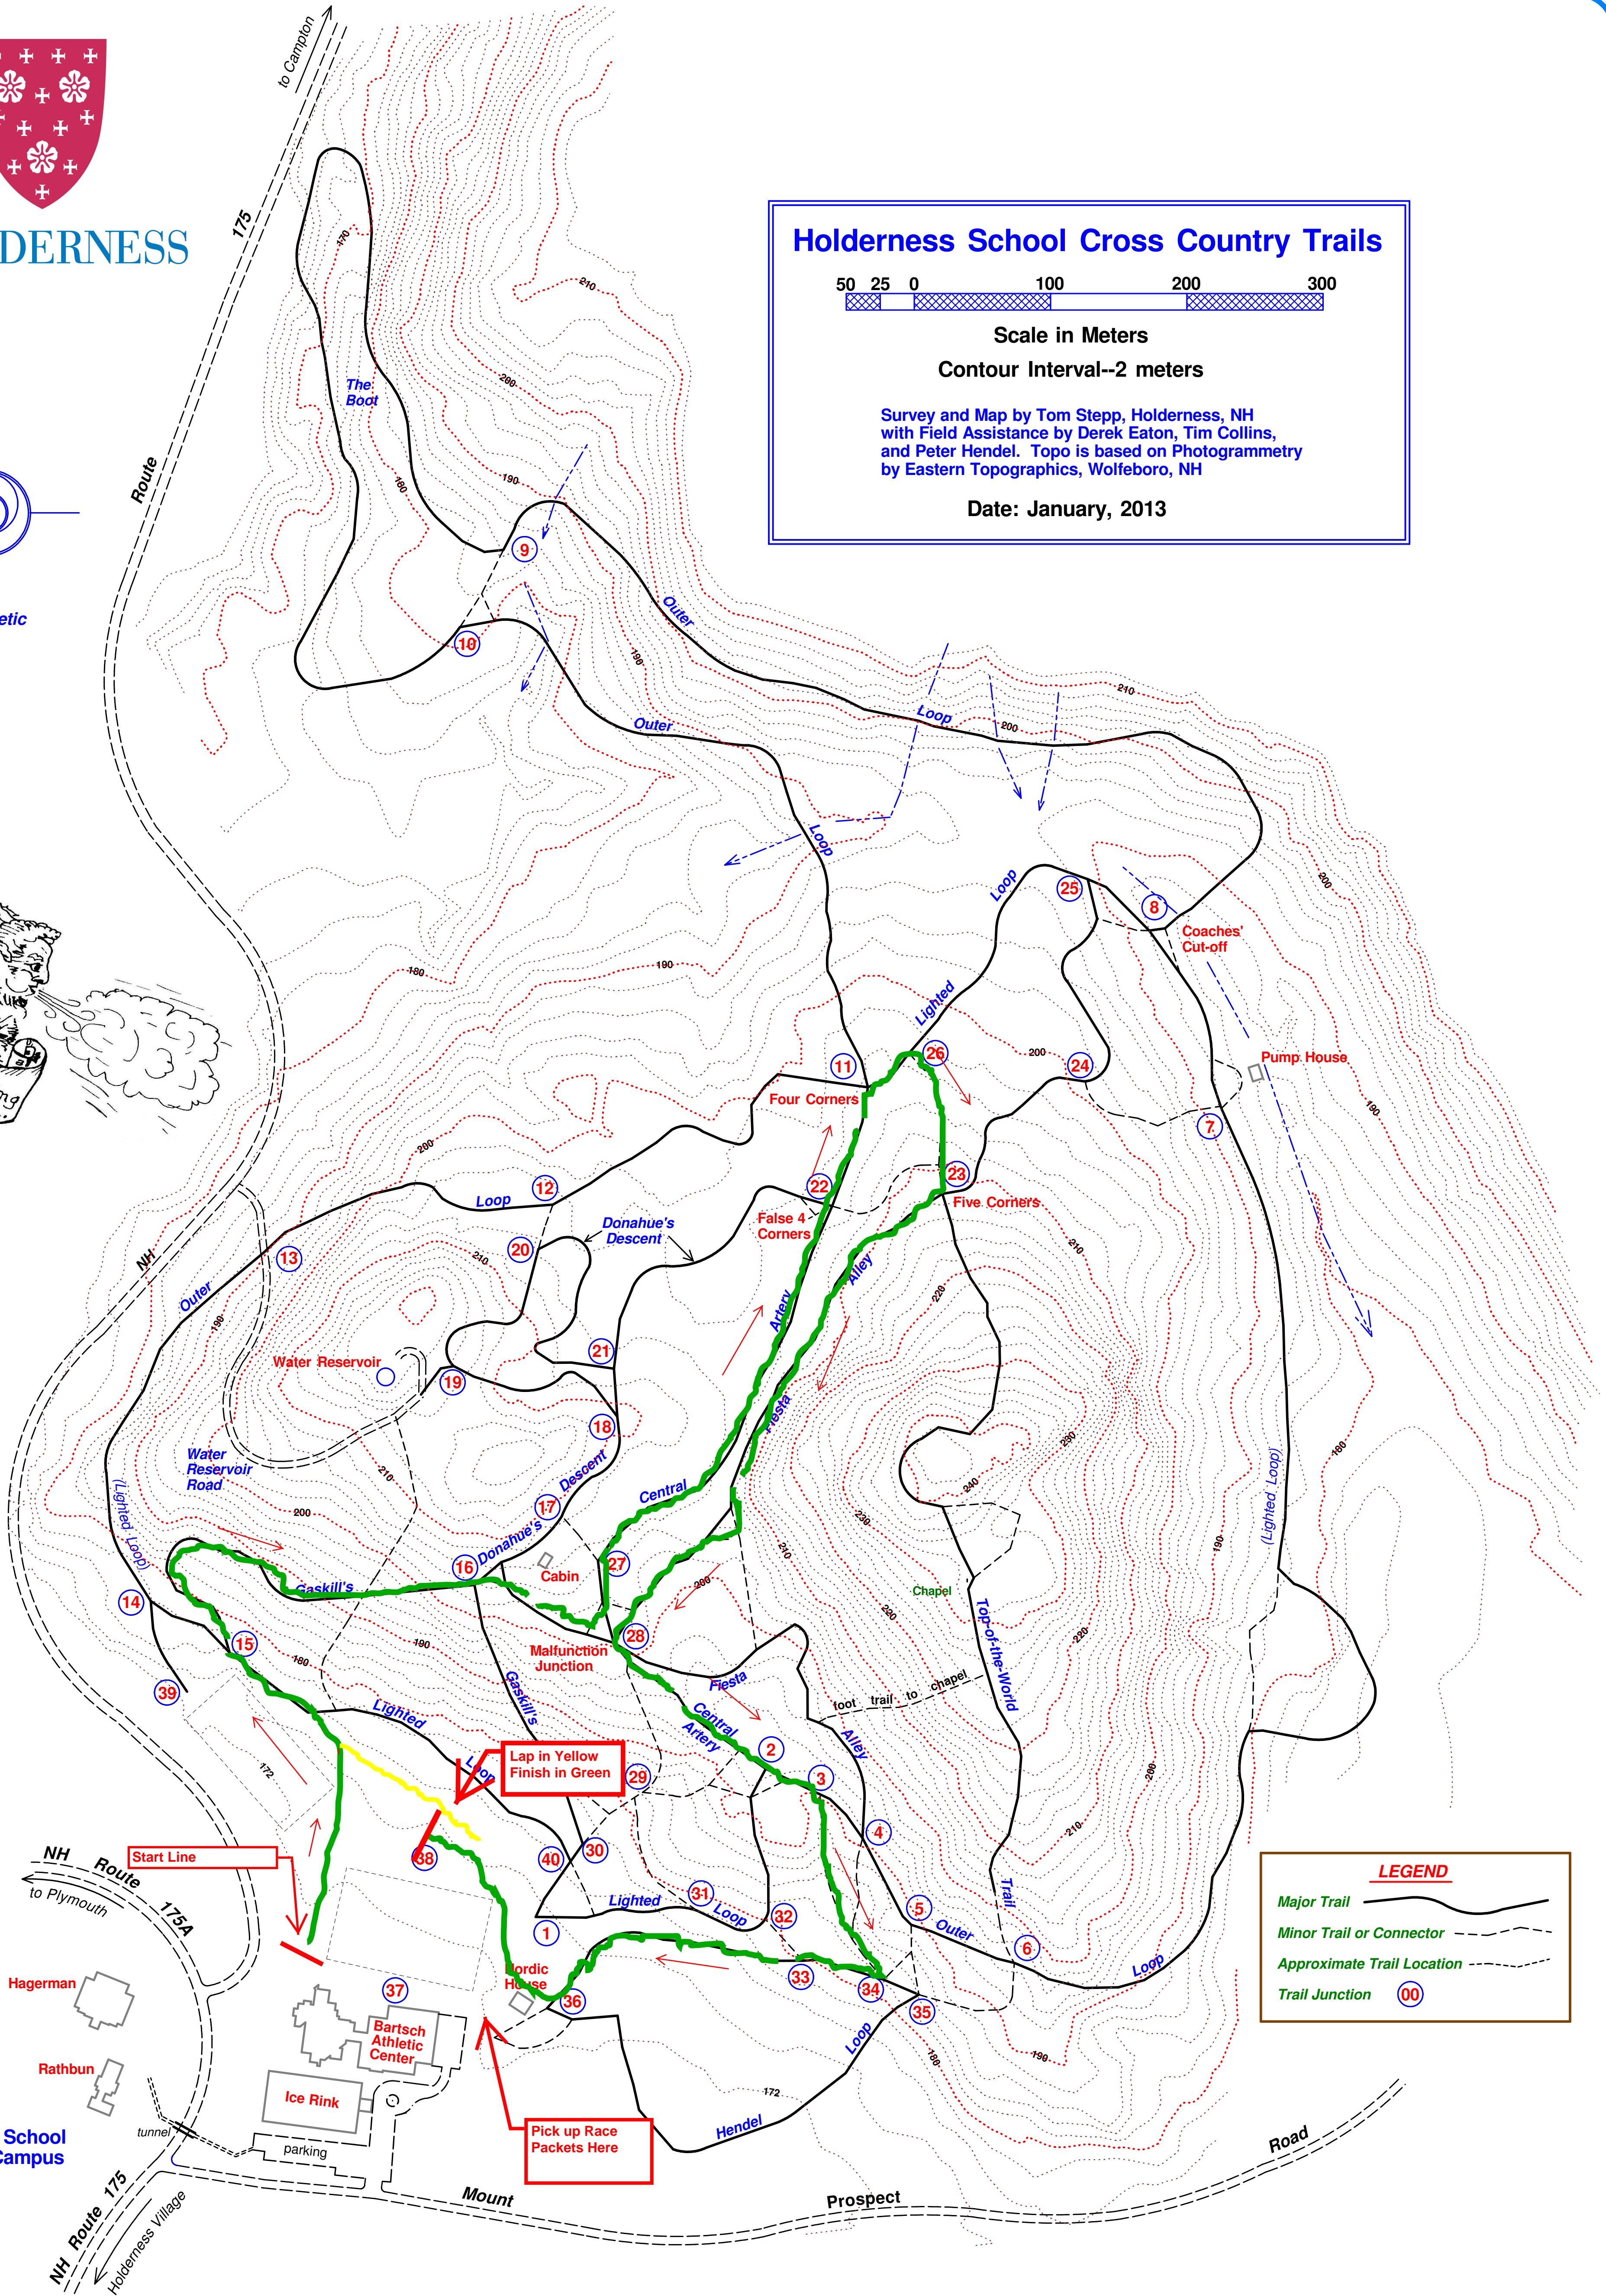

HOLDERNESS

Holderness School Cross Country Trails

Scale in Meters

Contour Interval--2 meters

Survey and Map by Tom Stepp, Holderness, NH
with Field Assistance by Derek Eaton, Tim Collins,
and Peter Hendel. Topo is based on Photogrammetry
by Eastern Topographics, Wolfeboro, NH

Date: January, 2013

LEGEND

- Major Trail (solid line)
- Minor Trail or Connector (dashed line)
- Approximate Trail Location (dotted line)
- Trail Junction (circle with '00')

Start Line

Lap in Yellow Finish in Green

Pick up Race Packets Here

Holderness School Academic Campus

Bartsch Athletic Center

Ice Rink

parking

Hagerman

Rathbun

tunnel

NH Route 175 to Holderness Village

NH Route 175A to Plymouth

Mount Prospect Road